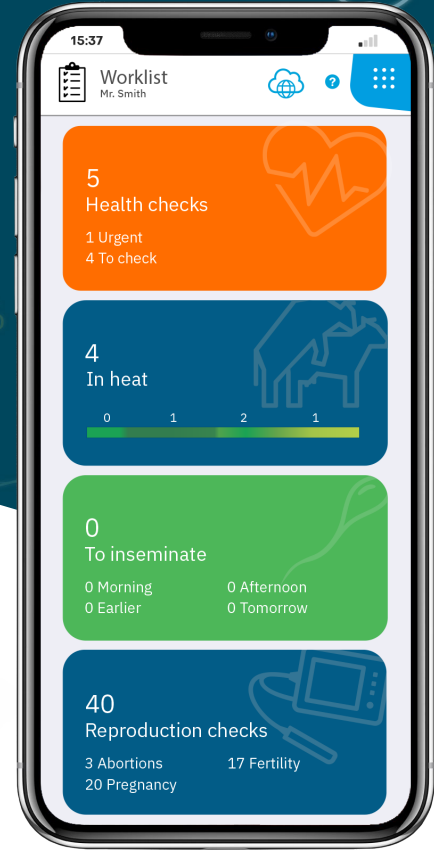

60% ↓

Nedap **CowControl**

Nedap Now

72% ↓

More insights
Better decisions
Improved results

nedap

110% ↑

85% ↑

99%

92%

8h 16m

86%

Nedap Now combines the accuracy and reliability of Nedap CowControl with the processing power and scalability of cloud computing. It unlocks new possibilities in cow and herd management:

Benefits at a glance

- ✓ Access data 24/7/365 from anywhere.
- ✓ Attain seamless integration with herd management systems and third-party stakeholders.
- ✓ Access more historical data over longer periods of time.
- ✓ Create customized work lists with relevant insights for each team member.
- ✓ Allow selective access to data for team members or third-party consultants.
- ✓ Combine data in one spot for improved analysis and insights.
- ✓ Quickly identify anestrus cows or potential pregnancy losses.

“We use the data to make informed decisions, use preventative strategies and be more proactive with our management. Where previously we would have to be reactive to an event, like a group of cows with lower milk production, now we can get in front of a situation. And with the cloud, we can access this data whenever we need, no matter where we are.”