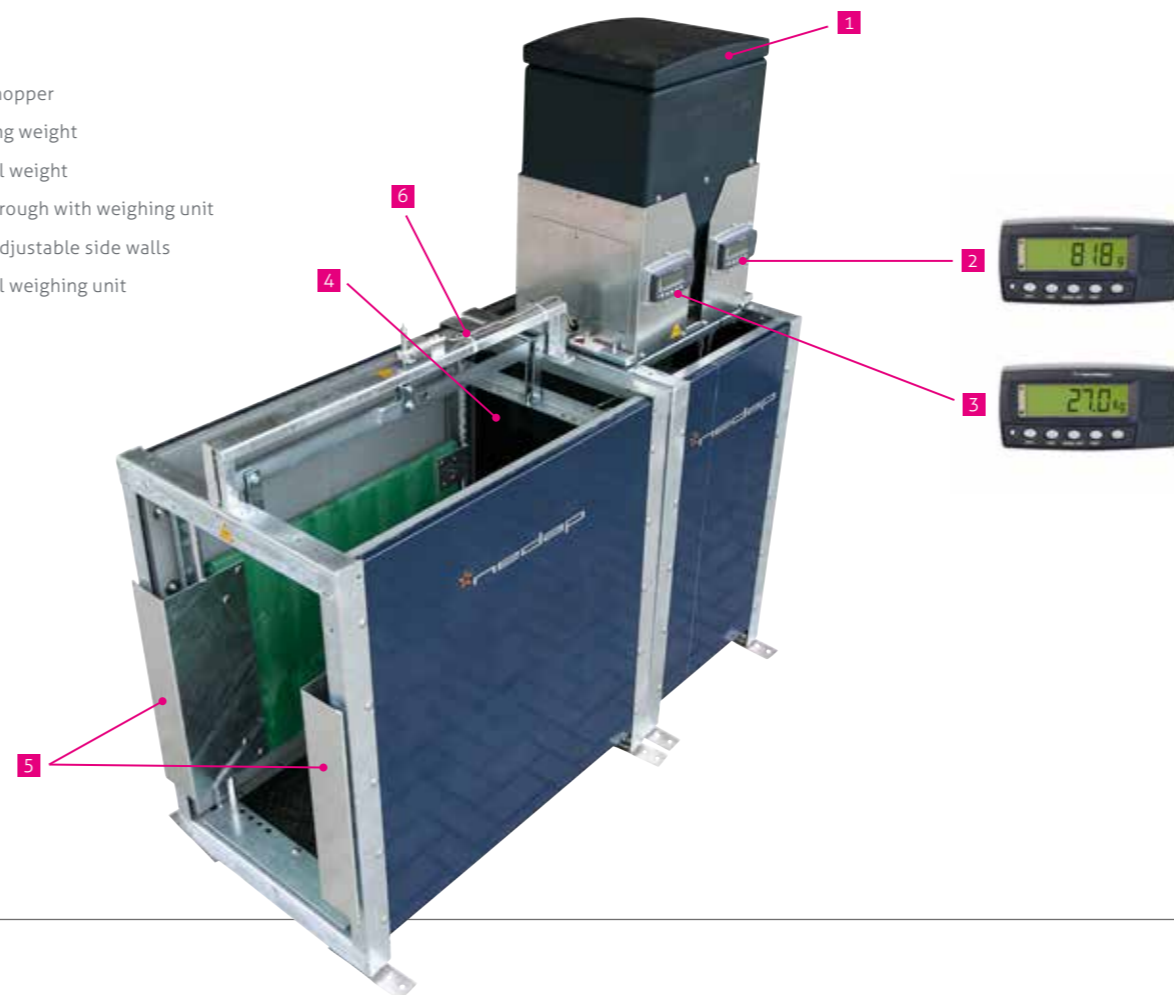

## Nedap Pig Performance Testing: easily selecting the best pigs

IN PIG BREEDING, GROWTH AND FEED CONVERSION ARE THE MOST IMPORTANT SELECTION CRITERIA. BUT HOW DO YOU OBJECTIVELY DETERMINE WHICH BREEDING LINES PRODUCE THE BEST PIGS? THAT’S WHY NEDAP DEVELOPED PIG PERFORMANCE TESTING. WITH EACH VISIT TO THE PIG PERFORMANCE STATION A PRECISE MEASUREMENT IS MADE OF THE ANIMAL’S WEIGHT AND THE FEED INTAKE IS RECORDED OF THE INDIVIDUAL PIG. THIS ALLOWS YOU TO CONSISTENTLY COLLECT RELIABLE DATA FOR YOUR GENETICS PROGRAMME. THIS INFORMATION IS INVALUABLE FOR MAJOR GENETICS COMPANIES AND CAN BE USED IN INTERNAL MULTIPLICATION FOR PRODUCERS TO SELECT THE MOST EFFICIENT ANIMALS FOR THEIR SYSTEM.

- 1 Feed hopper
- 2 Feeding weight
- 3 Animal weight
- 4 Feed trough with weighing unit
- 5 Easy adjustable side walls
- 6 Animal weighing unit

### Feed intake and weight

The system consists of two parts: a feed through with weighing unit for the feed and a separate weighing unit for the pig. The pig-weighing platform can be easily adjusted to the size of the pig. The system has enough capacity for 15 pigs to feed without any restrictions.